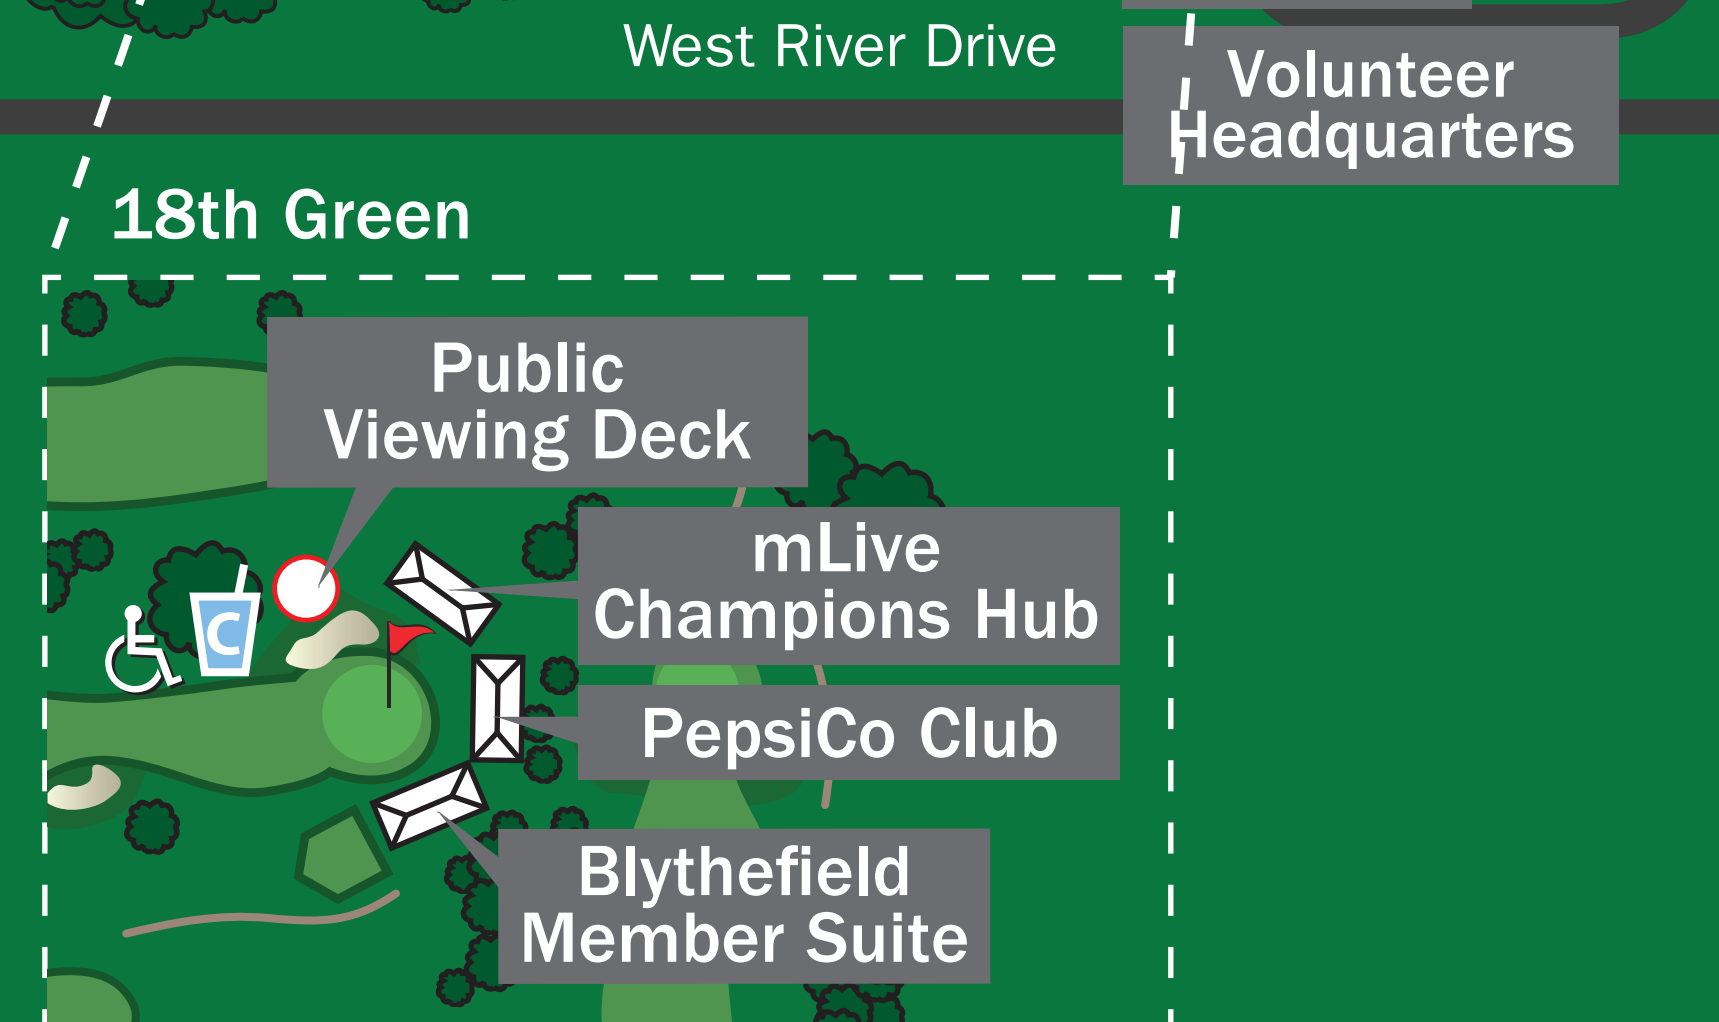

### Map Key

- Michelob Ultra 19th Hole
- Media Center
- Concessions
- Family Hospitality Area  
Includes Changing & Nursing Stations
- Restrooms
- Accessible Restrooms
- First Aid
- ATM
- Putting Green
- Accessible Reserved Viewing
- Public Viewing Deck
- Meijer LPGA Discovery Land
- Meijer Team Member Suite\*
- Grand Taste at the Meijer LPGA Classic\*
- Grand Taste Garden Meijer LPGA Classic\*  
\*special pass required
- Walking Paths

**meijer**  
LPGA Classic  
for **SIMPLY give**

BLYTHEFIELD  
COUNTRY CLUB  
est. 1928

Northland Drive

Rogue River Drive

Spectator Entrance/Exit

Driving Range

West River Drive

Clubhouse

Volunteer Headquarters

Kimberly-Clark

DISCOVERY LAND

meijer

GRAND TASTE

at the Meijer LPGA Classic

GRAND TASTE Garden

GRAND TASTE

ATM

Putting Green

Accessible Reserved Viewing

Public Viewing Deck

Meijer LPGA Discovery Land

meijer Meijer Team Member Suite\*

Grand Taste at the Meijer LPGA Classic\*

Grand Taste Garden Meijer LPGA Classic\*  
\*special pass required