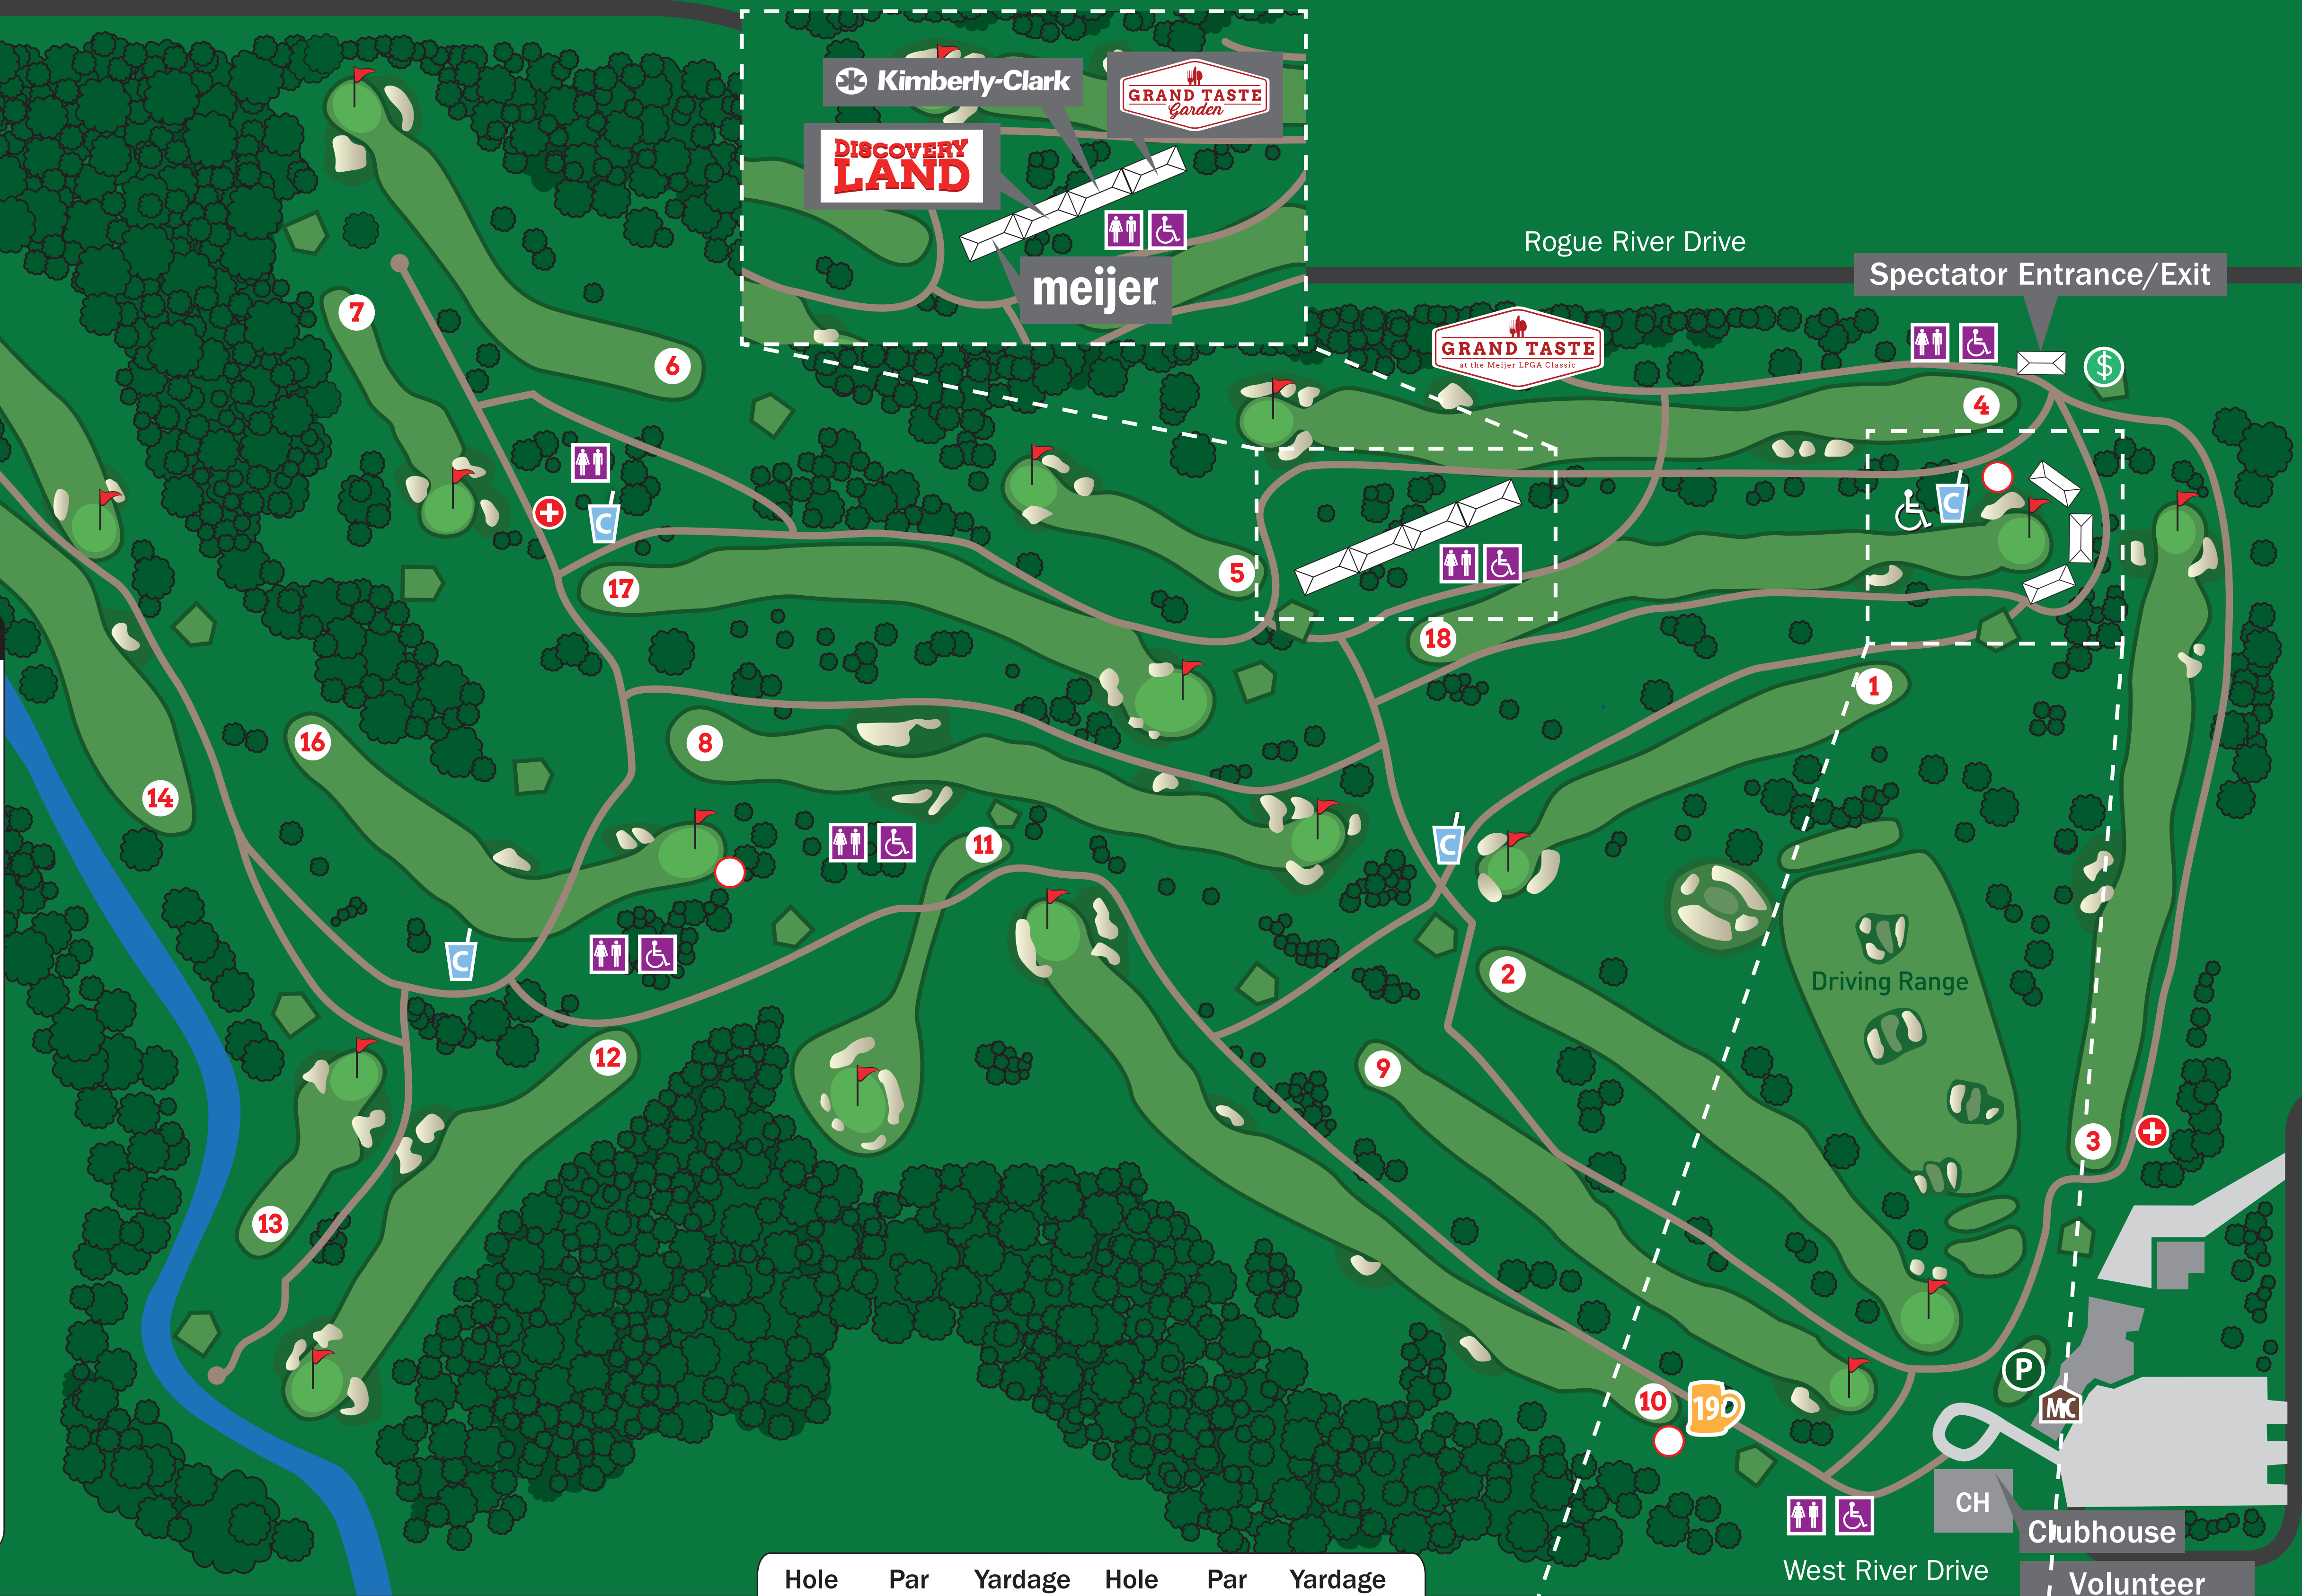

### Map Key

- Michelob Ultra 19th Hole
- Media Center
- Concessions
- Family Hospitality Area  
Includes Changing & Nursing Stations
- Restrooms
- Accessible Restrooms
- First Aid
- ATM
- Putting Green
- Accessible Reserved Viewing
- Public Viewing Deck
- Meijer LPGA Discovery Land
- Meijer Team Member Suite\*
- Grand Taste at the Meijer LPGA Classic\*
- Grand Taste Garden Meijer LPGA Classic\*  
\*special pass required
- Walking Paths

Hole	Par	Yardage	Hole	Par	Yardage
1	4	344	10	5	544
2	4	406	11	3	165
3	4	425	12	4	406
4	5	551	13	3	215
5	3	131	14	5	554
6	4	390	15	3	170
7	3	171	16	4	378
8	5	475	17	4	400
9	4	420	18	5	479
	36	3313		36	3311
			TOTAL	72	6624

**meijer**  
LPGA Classic  
for **SIMPLY give**

BLYTHEFIELD  
COUNTRY CLUB  
est. 1928

Northland Drive

Rogue River Drive

Spectator Entrance/Exit

Driving Range

West River Drive

Clubhouse

Walking Paths

Course Yardage

18th Green

Public Viewing Deck

mLive Champions Hub

PepsiCo Club

Blythefield Member Suite